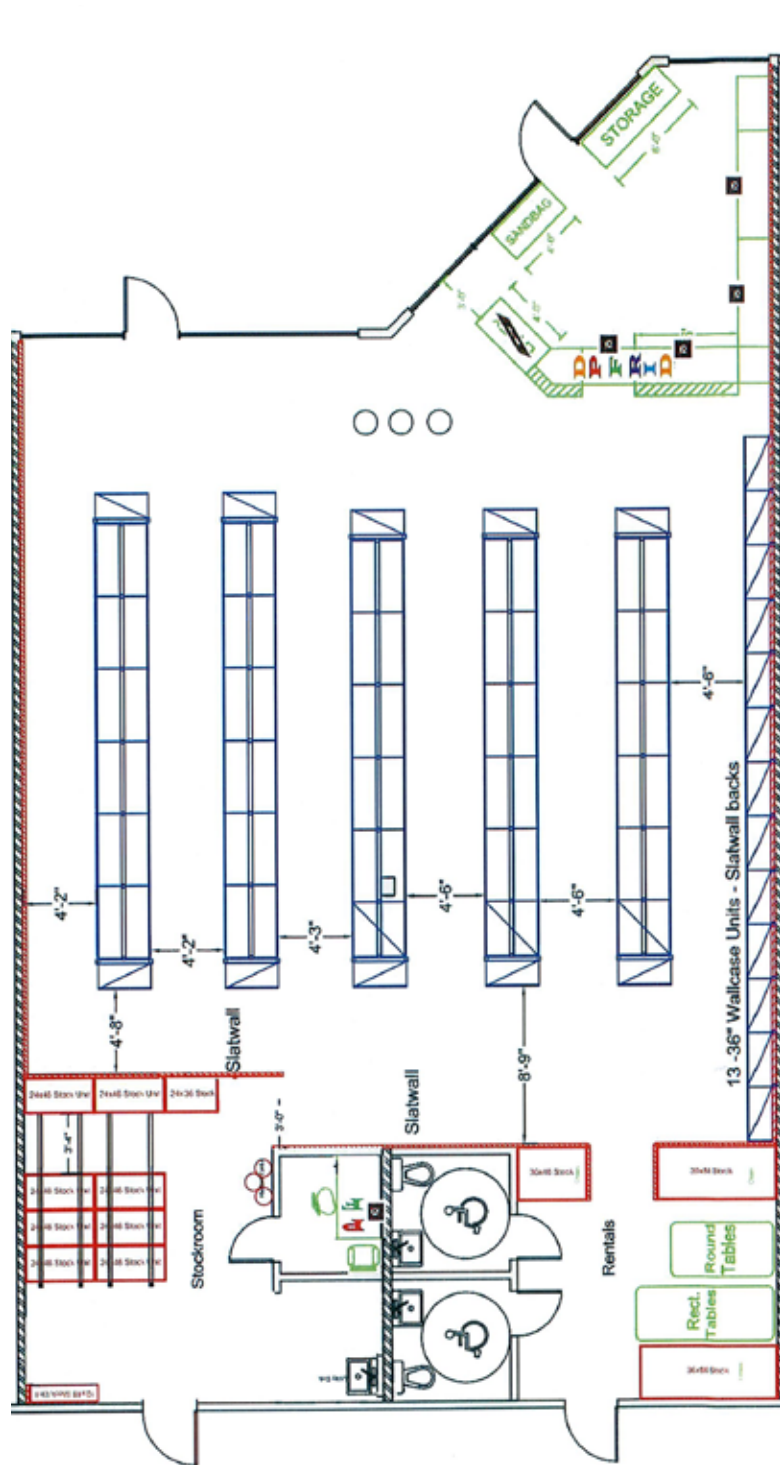

# RED WILLOW PLAZA

SUITE 5896  
2,835 SF

FOR ADDITIONAL INFORMATION PLEASE CONTACT

Jill Gull  
Jill.Gull@Stiles.com

**407.667.9400**

151 Southhall Lane, Suite 125, Maitland, FL 32751

NOTE: This offering is subject to errors, omissions, prior sale or withdrawal without notice.