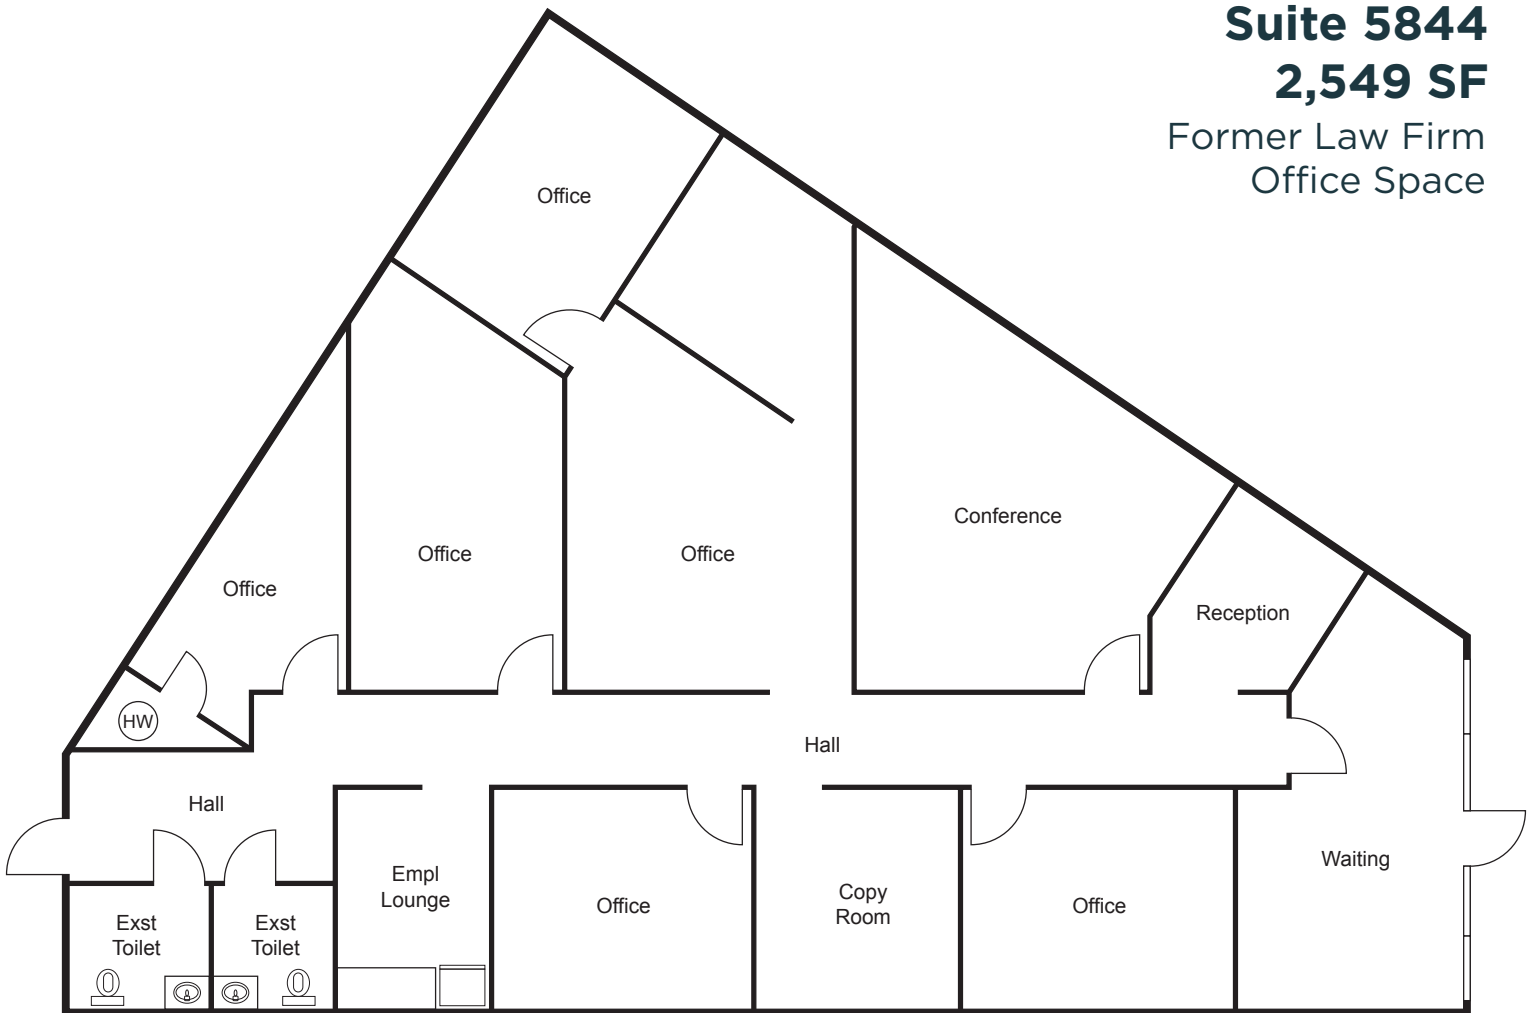

# RED WILLOW PLAZA

5800-5950 RED BUG LAKE ROAD  
WINTER SPRINGS, FL 32708

**Suite 5844**  
**2,549 SF**

Former Law Firm  
Office Space

FOR ADDITIONAL INFORMATION PLEASE CONTACT

**Jill Gull**

Jill.Gull@stiles.com